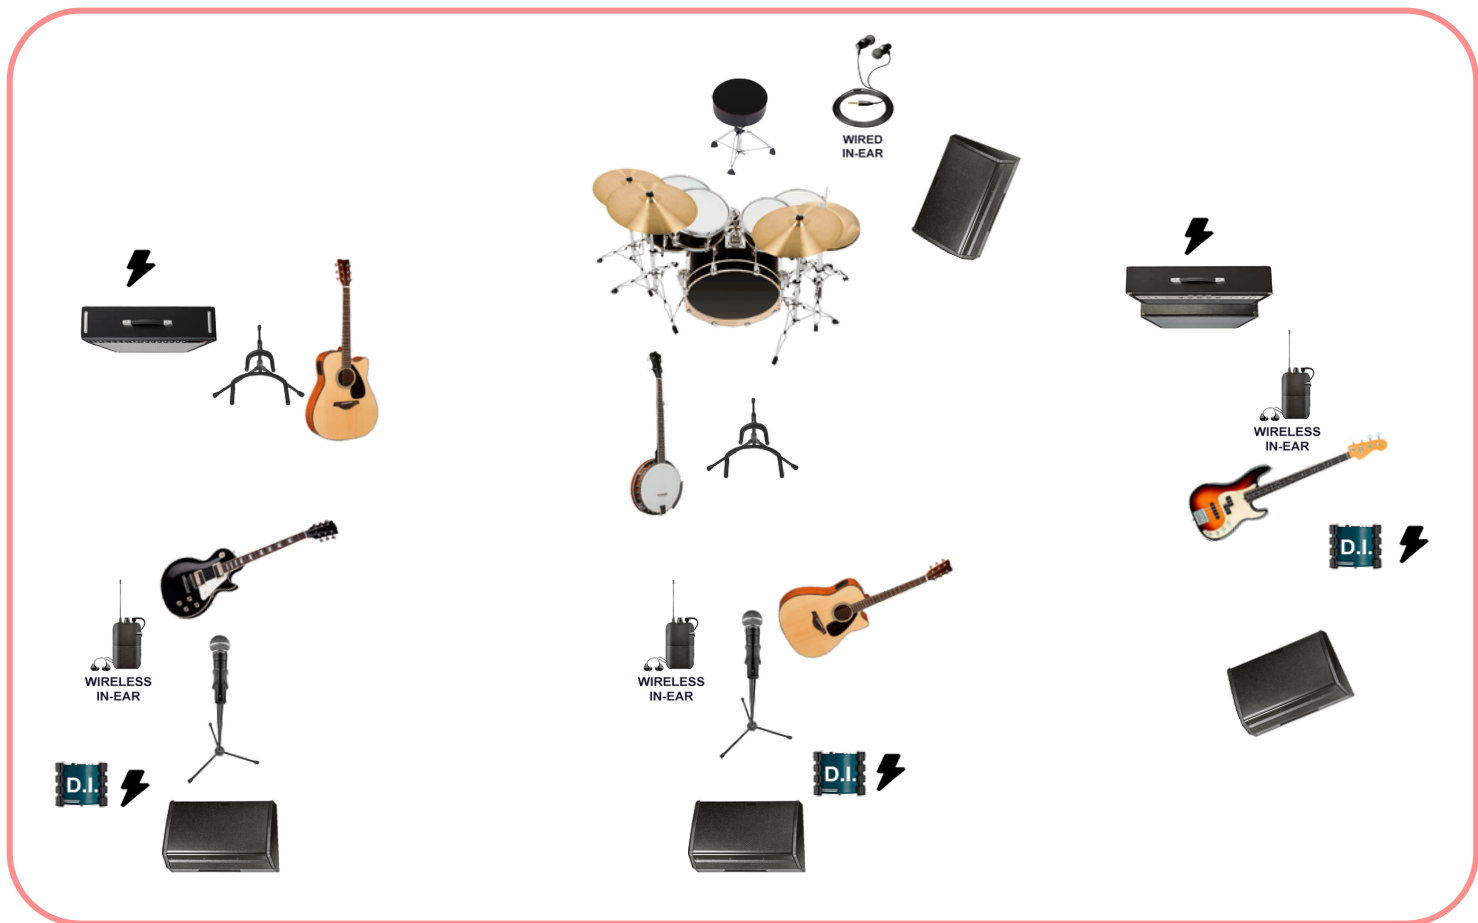

## Makinna Givens Tech Rider

### Input List

- |   |              |    |                                           |
|---|--------------|----|-------------------------------------------|
| 1 | Kick In      | 9  | Hi Hat                                    |
| 2 | Kick Out     | 10 | Bass DI                                   |
| 3 | Snare Top    | 11 | Electric Guitar                           |
| 4 | Snare Bottom | 12 | Acoustic Guitar (1)                       |
| 5 | Rack Tom     | 13 | Guitarist Vocal                           |
| 6 | Floor Tom    | 14 | Lead Vocal (Dry)                          |
| 7 | OH L         | 15 | Acoustic Guitar (2)*Wireless if possible* |
| 8 | OH R         | 16 | Banjitar                                  |

Makinna travels with her own IEM monitor console.

In the case of IEM issues or failure monitor wedges will be required to ensure a smooth performance.

If the use of IEMs are not permitted as a backline, monitor wedges will work as a substitute.